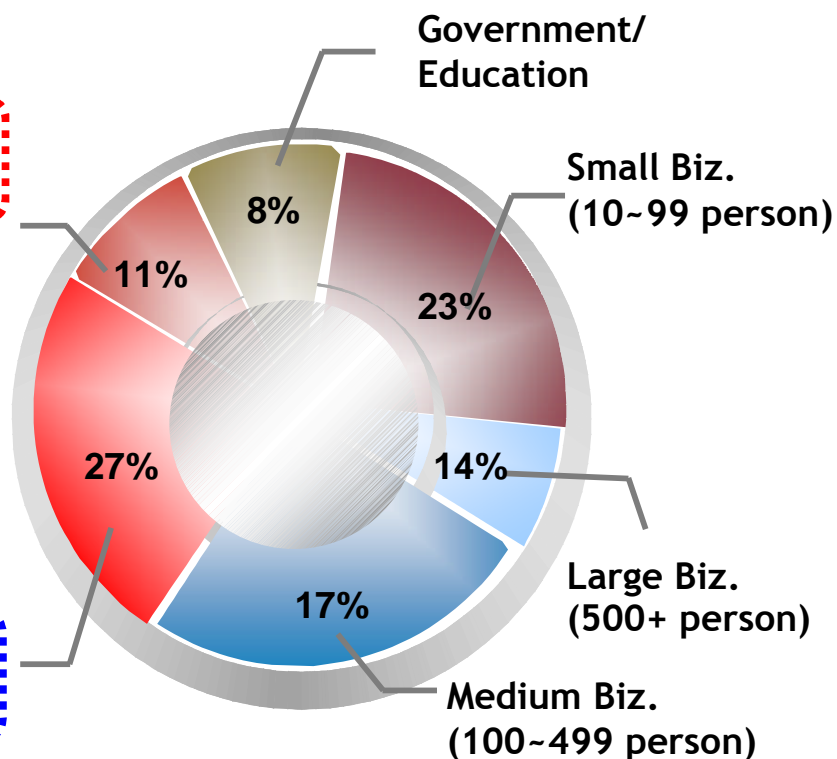

**Target**

**Personal user & Small Office Home Office**

CLP-310/315

Home & Personal

CLP-315W

Small Office  
(1~9 person)

[ Based on IDC 2007 3Q 1-20ppm Market Size ]